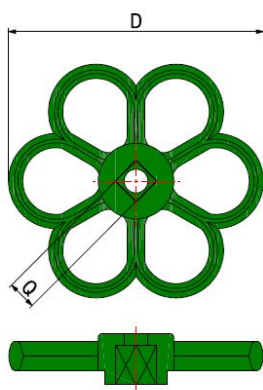

ACCESSORIES

PLASTIC HANDWHEEL

752100V

- Green plastic handwheel

TO USE WITH: 75210004V990

3290A	1/2" - 3/4"
3300A	1/2" - 3/4"
7480	1/2"
7485	1/2"
7490	1/2" - 3/4"
7495	1/2" - 3/4"
7520A	1/2" - 3/4"
7530A	1/2" - 3/4"
7535	15 - 18 - 22
7560	15 - 18 - 22

TO USE WITH: 75210008V990

3290A	1" - 1.1/4"
3300A	1" - 1.1/4"
7480	3/4" - 1"
7485	3/4" - 1"
7490	1"
7495	1"
7520A	1" - 1.1/4"
7530A	1" - 1.1/4"
7535	28 - 35
7560	28 - 35

TO USE WITH: 75210011V990

3290	1.1/2" - 2"
3300	1.1/2" - 2"
7480	1.1/4" - 1.1/2" - 2"
7485	1.1/4" - 1.1/2" - 2"
7490	1.1/4" - 1.1/2" - 2"
7495	1.1/4" - 1.1/2" - 2"
7520	1.1/2" - 2"
7530	1.1/2" - 2"

DIMENSIONS

	D=50 Q=6	D=55 Q=7	D=70 Q=8
CODE	75210004V990	75210008V990	75210011V990