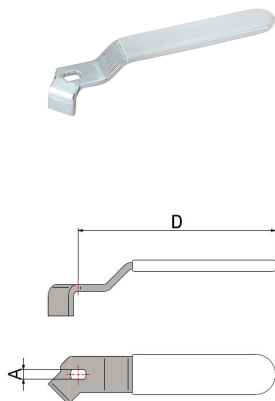

ACCESSORIES

**WHITE IRON LEVER**

O1W

- Galvanized iron and white PVC coated lever (for water ball valves)

**TO USE WITH: 79510104W490**

7960	3/8" - 1/2" - 3/4"
7966	12 - 15 - 18 - 22

**TO USE WITH: 79510108W490**

7960	1" - 1.1/4"
7966	28 - 35

**TO USE WITH: 79510111W490**

7960	1.1/2" - 2"
------	-------------

**DIMENSIONS**

	D=95 SLOT 6	D=120 SLOT 6	D=150 SLOT 8
<b>CODE</b>	<b>79510104W490</b>	<b>79510108W490</b>	<b>79510111W490</b>