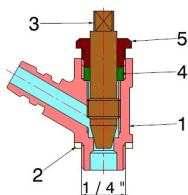

ACCESSORIES

DRAIN COCK

3411

- Drain cock with gasket for series 2131 bronze valve
- Thread ISO 228
- Finishing yellow
- Maximum pressure PN16

**COMPONENTS**

| POS. | PART NAME | N° | MATERIAL |
|------|-----------------|----|---------------------|
| 1 | Drain cock body | 1 | CW617N UNI-EN 12165 |
| 2 | Gasket | 1 | Klinger C6307 |
| 3 | Stem | 1 | CW617N UNI-EN 12164 |
| 4 | Gasket | 1 | PVC |
| 5 | Gland | 1 | CW617N UNI-EN 12164 |

1/4"

CODE

34110002