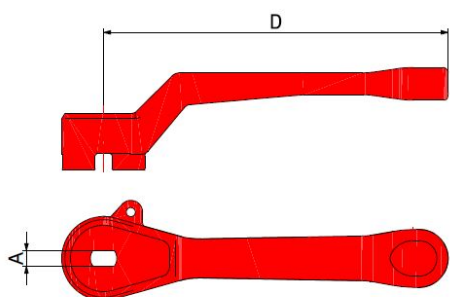

ACCESSORIES

RED ALUMINIUM LEVER

02R

- Aluminium lever with hole for lead seal (for water ball valves)

TO USE WITH: 76010204R490

7600	1/4" - 3/8" - 1/2" - 3/4"
7605	3/8" - 1/2" - 3/4"
7615	1/2" - 3/4"
7645	1/2" - 3/4"
7750	1/2" - 3/4"
7951	3/8"

TO USE WITH: 79510204R490

7750	1"
7951	1/2" - 3/4"
7957	1/2" - 3/4"

TO USE WITH: 76000208R491

7600	1" - 1.1/4"
7605	1" - 1.1/4"
7615	1" - 1.1/4"
7645	1" - 1.1/4"
7951	1"
7957	1"

TO USE WITH: 76000210R491

7600	1.1/2" - 2"
7605	1.1/2" - 2"
7615	1.1/2" - 2"
7645	1.1/2" - 2"
7951	1.1/4" - 1.1/2" - 2"
7957	1.1/4" - 1.1/2" - 2"

TO USE WITH: 76400215R490

7951	2.1/2" - 3" - 4"
------	------------------

DIMENSIONS

	D=95 SLOT 4	D=95 SLOT 6	D=120 SLOT 6	D=150 SLOT 8	D=240 SLOT 14x16
CODE	76010204R490	79510204R490	76000208R491	76000210R491	76400215R490