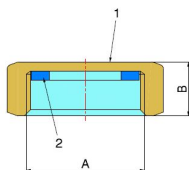

ACCESSORIES

FEMALE CAP

7948

- Female cap with seal for gas
- Female thread ISO 228

COMPONENTS

POS.	PART NAME	N°	MATERIAL
1	Cap	1	CW617N UNI-EN 12165
2	Gasket	1	Fasit Omnia

DIMENSIONS

A	B
3/4"	12