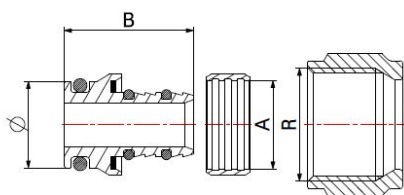

COMPRESSION FITTINGS FOR PEX-AL-PEX PIPES

EXTRA-THICK TUBE

ADAPTOR

3981

- Extra-thick pipe adaptor
- Maximum operating pressure 10 bar
- Temperature range min 0°C - max 95°C

COMPONENTS

POS.	PART NAME	N°	MATERIAL
1	Hose-end pipe	1	CW617N UNI-EN 12164
2	Washer	1	PTFE
3	O-Ring	2	EPDM Perox
4	Ogive	1	CW617N UNI-EN 12164
5	O-Ring	1	EPDM Perox
6	Nut	1	CW617N UNI-EN 12165 nickel-plated

DIMENSIONS

A	R	Ø	B
16x2,25	1/2"	18	24
16x2,25	24x19	18	25

PACKAGING

	16x2,25 - 1/2"	16x2,25 - 24x19
CODE	39811604	39811605
PCS BAG	10	10
PCS CARTON	250	250