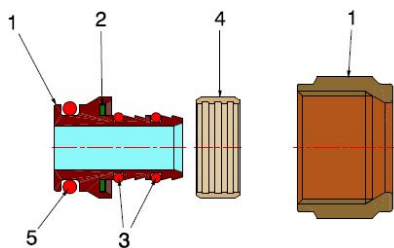

COMPRESSION FITTINGS FOR PEX-AL-PEX PIPES

EXTRA-THICK TUBE

ADAPTOR

3981

- Extra-thick pipe adaptor
- Maximum operating pressure 10 bar
- Temperature range min 0°C - max 95°C

COMPONENTS

POS.	PART NAME	N°	MATERIAL
1	Hose-end pipe	1	CW617N UNI-EN 12164
2	Washer	1	PTFE
3	O-Ring	2	EPDM Perox
4	Ogive	1	CW617N UNI-EN 12164
5	O-Ring	1	EPDM Perox
6	Nut	1	CW617N UNI-EN 12165 nickel-plated

DIMENSIONS

A	R	Ø	B
16x2,25	1/2"	18	24
16x2,25	24x19	18	25

PACKAGING

	16x2,25 - 1/2"	16x2,25 - 24x19
CODE	39811604	39811605
PCS BAG	10	10
PCS CARTON	250	250