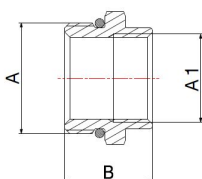

ACCESSORIES

**MALE/FEMALE COUPLING**

9611

- Male/Female coupling with O-Ring
- Maximum operating pressure 10 bar
- Thread ISO 228
- Temperature range min 0°C - max +95°C

**COMPONENTS**

POS.	PART NAME	N°	MATERIAL
1	Fitting	1	CW617N UNI-EN 12164
2	O-Ring	1	EPDM Perox

**DIMENSIONS**

A	A1	B	PN
1"	1/2"	26	10
1"	3/4"	26	10

**PACKAGING**

	1" - 1/2"	1" - 3/4"
<b>CODE</b>	<b>96110804</b>	<b>96110806</b>
PCS BOX	10	10
PCS CARTON	200	200