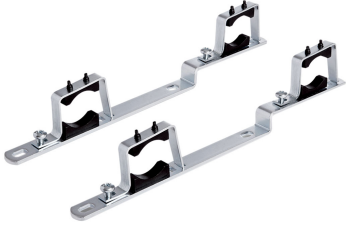

ACCESSORIES

BRACKETS FOR MANIFOLD

37290008XE

- Brackets for 1" manifold bar

CODE

37290008XE
