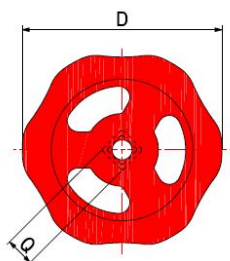

ACCESSORIES

RED IRON HANDWHEEL

210000R

- Red iron handwheel for stop valves and globe valves

TO USE WITH: 21000004R990

| | |
|------|---------------------|
| 2100 | 1/4"-3/8"-1/2"-3/4" |
| 2101 | 1/4"-3/8"-1/2"-3/4" |
| 2121 | 3/8"-1/2" |
| 2131 | 3/8"-1/2" |

TO USE WITH: 21210006R990

| | |
|------|---------|
| 2121 | 3/4"-1" |
| 2131 | 3/4"-1" |

TO USE WITH: 21000008R990

| | |
|------|-----------|
| 2100 | 1"-1.1/4" |
| 2101 | 1"-1.1/4" |
| 2121 | 1.1/4" |
| 2131 | 1.1/4" |

DIMENSIONS

| | D=50 Q=6 | D=55 Q=6 | D=60 Q=6 | D=70 Q=7 | D=80 Q=8 | D=100 Q=10 | D=120 Q=12 | D=140 Q=14 |
|------|--------------|--------------|--------------|--------------|--------------|--------------|--------------|--------------|
| CODE | 21000004R990 | 21210006R990 | 21000008R990 | 21000011R990 | 21000013R990 | 21000015R990 | 21000017R990 | 21000019R990 |