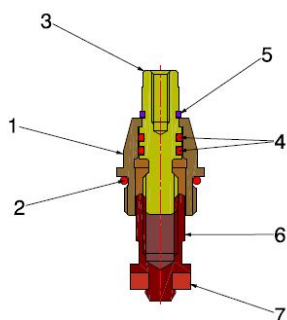

UPPER PARTS

**3/8" UPPER PART**

37450003

- 3/8" upper part for manifolds - fixed stem
- Male thread ISO 228
- Temperature range min 0°C - max +95°C

**COMPONENTS**

POS.	PART NAME	N°	MATERIAL
1	Upper part body	1	CW617N UNI-EN 12164
2	O-Ring	1	EPDM Perox
3	Screw	1	CW617N UNI-EN 12164
4	O-Ring	2	EPDM Perox
5	Snap ring	1	Phosphorous bronze
6	Valve	1	CW617N UNI-EN 12164
7	Gasket	1	EPDM Perox

**DIMENSIONS**

A	B min	B max	C	D (Square key)	E	F	G	PN
3/8"	18	27	21	6	14	9	20	16

**PACKAGING**

	3/8"
<b>CODE</b>	<b>37450003</b>
PCS BOX	-
PCS CARTON	400