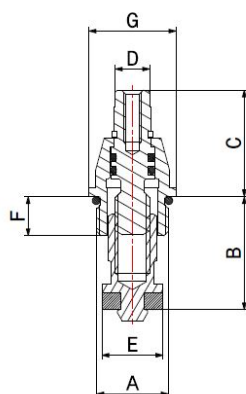

UPPER PARTS

**3/8" UPPER PART**

37450003

- 3/8" upper part for manifolds - fixed stem
- Male thread ISO 228
- Temperature range min 0°C - max +95°C

**COMPONENTS**

POS.	PART NAME	N°	MATERIAL
1	Upper part body	1	CW617N UNI-EN 12164
2	O-Ring	1	EPDM Perox
3	Screw	1	CW617N UNI-EN 12164
4	O-Ring	2	EPDM Perox
5	Snap ring	1	Phosphorous bronze
6	Valve	1	CW617N UNI-EN 12164
7	Gasket	1	EPDM Perox

**DIMENSIONS**

A	B min	B max	C	D (Square key)	E	F	G	PN
3/8"	18	27	21	6	14	9	20	16

**PACKAGING**

	3/8"
<b>CODE</b>	<b>37450003</b>
PCS BOX	-
PCS CARTON	400