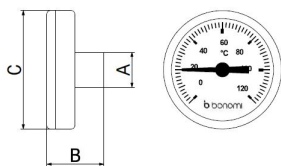

ACCESSORIES

THERMOMETER

76610000

- Thermometer for angle valve Ø12x10
- Temperature range: 0° - 120°C
- Temperature tolerated by the body 70°C

DIMENSIONS

A	B	C
12	19,5	40,5

PACKAGING

CODE	76610000
PCS BOX	ON DEMAND