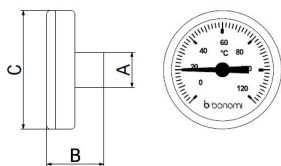

ACCESSORIES

**THERMOMETER**

76610000

- Thermometer for angle valve Ø12x10
- Temperature range: 0° - 120°C
- Temperature tolerated by the body 70°C

**DIMENSIONS**

A	B	C
12	19,5	40,5

**PACKAGING**

CODE	76610000
PCS BOX	ON DEMAND